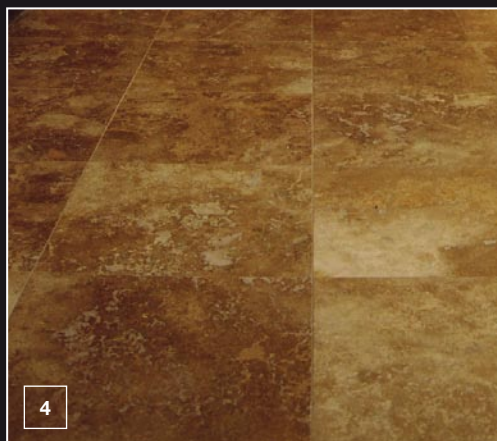

Travertine has been quarried and used as a construction material since ancient Roman times. The Colosseum in Rome, Sacré Coeur Basilica in Paris, and countless Renaissance and Baroque churches are all testament to its great durability and strength – not to mention its timeless beauty.

Efesus™ Travertine from Original Stone allows you to make the most of this stone's visual appeal and hard-wearing qualities. An ideal option for flooring and walls in kitchens and bathrooms, it's also suitable for bathroom vanities.

With its selection of shades, from light cream to brown and warm red tones, Efesus™ Travertine will complement any décor and design. It comes in a variety of finishes to achieve the look you're after, including honed, polished, tumbled, chiseled, filled and unfilled.

- 1 The rich tones of Noce Efesus Travertine add warmth to this bathroom
- 2 This simple, elegant entrance features Travertine flooring
- 3 Travertine flooring creates impact in any home
- 4 Warm copper and honey tones give Noce its distinct appeal
- 5 The perfect flooring for a relaxed entertainment area

0800 157 340 www.originalstone.co.nz

177 Marua Road Auckland PO Box 128-125 Remuera PH 09 579 3326 FAX 09 579 3326
Home Ideas Centre Petone Wellington