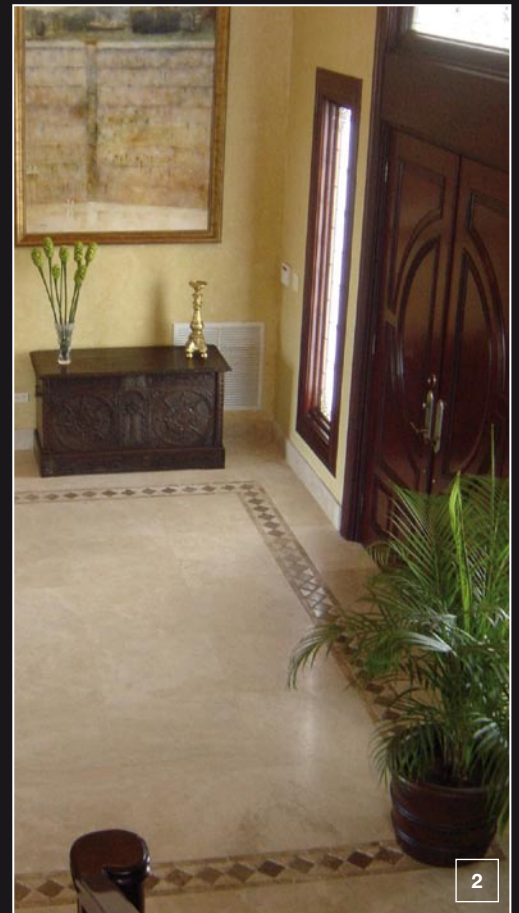

Travertine has been quarried and used as a construction material since ancient Roman times. The Colosseum in Rome, Sacré Coeur Basilica in Paris, and countless Renaissance and Baroque churches are all testament to its great durability and strength – not to mention its timeless beauty.

Efesus™ Travertine from Original Stone allows you to make the most of this stone's visual appeal and hard-wearing qualities. An ideal option for flooring and walls in kitchens and bathrooms, it's also suitable for bathroom vanities.

With its selection of shades, from light cream to brown and warm red tones, Efesus™ Travertine will complement any décor and design. It comes in a variety of finishes to achieve the look you're after, including honed, polished, tumbled, chiseled, filled and unfilled.

- 1 The rich tones of Noce Efesus Travertine add warmth to this bathroom
- 2 This simple, elegant entrance features Travertine flooring
- 3 Travertine flooring creates impact in any home
- 4 Warm copper and honey tones give Noce its distinct appeal
- 5 The perfect flooring for a relaxed entertainment area

0800 157 340 www.originalstone.co.nz

177 Marua Road Auckland PO Box 128-125 Remuera PH 09 579 3326 FAX 09 579 3326
Home Ideas Centre Petone Wellington