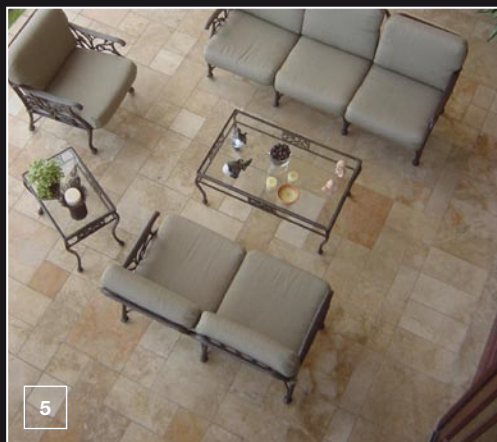

Travertine has been quarried and used as a construction material since ancient Roman times. The Colosseum in Rome, Sacré Coeur Basilica in Paris, and countless Renaissance and Baroque churches are all testament to its great durability and strength – not to mention its timeless beauty.

Efesus™ Travertine from Original Stone allows you to make the most of this stone's visual appeal and hard-wearing qualities. An ideal option for flooring and walls in kitchens and bathrooms, it's also suitable for bathroom vanities.

With its selection of shades, from light cream to brown and warm red tones, Efesus™ Travertine will complement any décor and design. It comes in a variety of finishes to achieve the look you're after, including honed, polished, tumbled, chiseled, filled and unfilled.

- 1 The rich tones of Noce Efesus Travertine add warmth to this bathroom
- 2 This simple, elegant entrance features Travertine flooring
- 3 Travertine flooring creates impact in any home
- 4 Warm copper and honey tones give Noce its distinct appeal
- 5 The perfect flooring for a relaxed entertainment area

0800 157 340 www.originalstone.co.nz

177 Marua Road Auckland PO Box 128-125 Remuera PH 09 579 3326 FAX 09 579 3326
Home Ideas Centre Petone Wellington